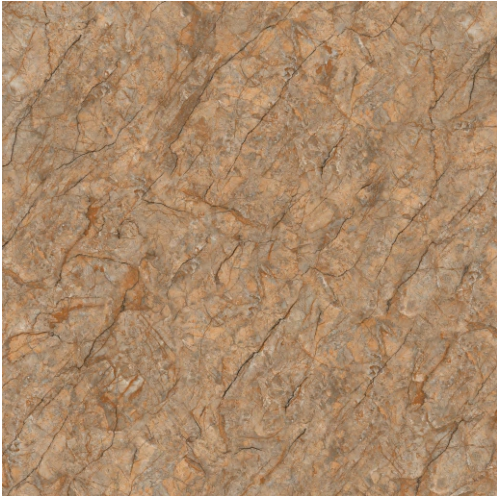

Plain

400x400MM | Parking tiles

 Plain  Punch  Rustic

Marvel Beige

Marvel Beige LT

Marvel Brown

Marvel Brown LT

Revok Brown

Revok Grey

Plain

400x400MM | Parking tiles

 Plain  Punch  Rustic

Random

Bottochino_A

Random

Marine_A