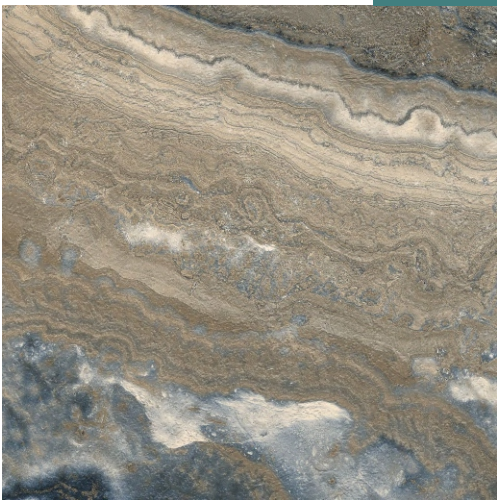

Revok Grey

Plain

400x400MM | Parking tiles

 Plain  Punch  Rustic

Random

Bottochino_A

Random

Marine_A